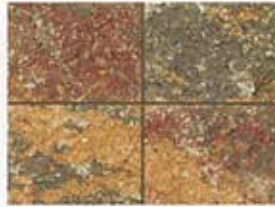

RUMBLED WALL™

Rumbled Wall provides rustic building blocks for do-it-yourself hardscape projects. Its weathered appearance offers a natural look and feel, adding texture and depth to raised planting beds, fire pits, columns, and seatwalls.

AVAILABLE COLORS

Charcoal/Tan Blend

Sandstone Blend

Sierra Blend

Truckee Blend

SPECIFICATIONS

	HEIGHT	WIDTH	DEPTH	WEIGHT	UNITS/PALLET	PALLET WT.	UNIT/SQ.FT.	PRODUCT NO.
Rumbled Wall	4"	16"	8"	41 lbs	70	2,870 lbs	2.23	#519